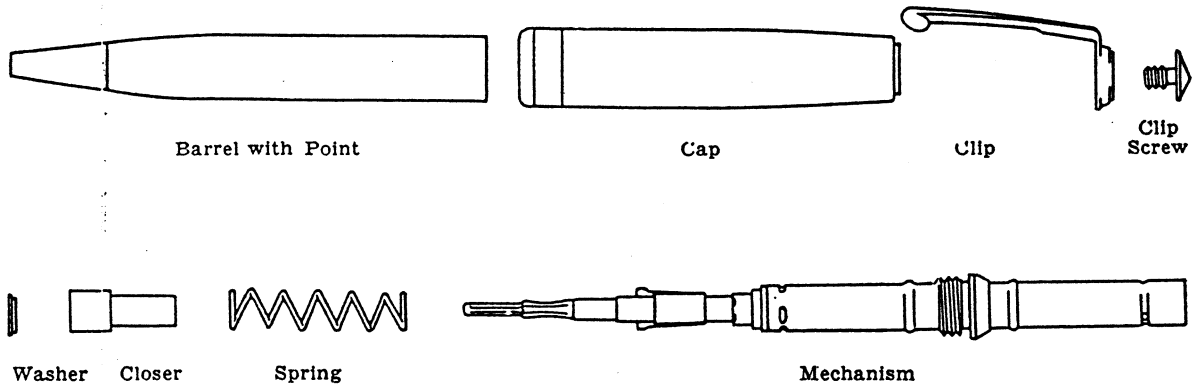

Parts For Parker Non-Stop Pencils

List Price	$5.00 Maxima	$4.00 Major & Debutante
Barrel with point	1.20	1.20
Washer	.05	.05
Closer	.05	.05
Spring	.05	.05
Mechanism	1.65	1.65
Cap Assembly	2.15	1.65
(Cap, Clip, Clip Screw)		
Cap	1.50	1.00
Clip	.60	.60
Clip Screw	.05	.05